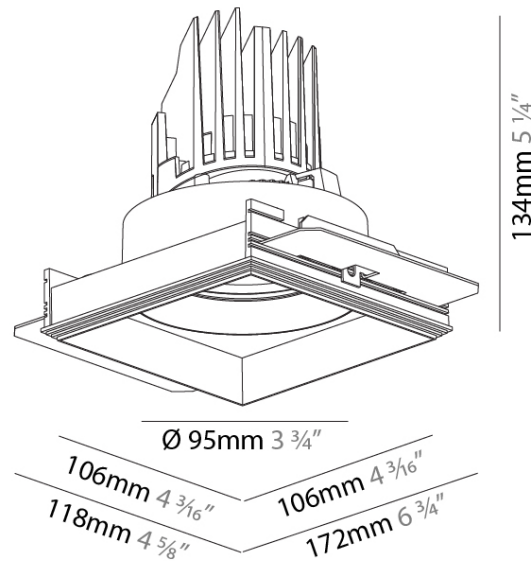

ELECTRICAL

Lamp Type: LED (Zhaga Standard)
Input Wattage (W): 13.2 (2700K) / 16.5
Total Output Wattage (W): 12 (2700K) / 15
Dimming: Tri-Mode (Non-Dimming and Phase Dimming (120Vac only) and 0-10V Dimming)
Driver Included: No
Driver Location: Recessed Housing
Driver Type: Constant Current - Universal
Driver Class: Class 2
Housing: See components
Input Voltage (V): 120 - 277
Constant Current (MA): 350

LED

Number of LEDs: 1
Color Temperature (°K): 2700 / 3000 / 3500 / 4000
Max. Delivered Lumen (lm): 850 / 950 / 1019 / 1040
Nominal Lumen (lm): 960 / 1070 / 1156 / 1180
CRI: >90 CRI
Efficiency (%): 88.5
Lamp Life (hrs): 50000
Upon Request: RGB-W Tunable White Special Color Temperature Special LED

OPTICAL

Reflector: 10
Adjustability: Rotational 355°; Tilt 30°
Upon Request: Special Beam Angles

RATINGS AND CERTIFICATIONS

Zaneen Lighting Inc. © 2024, T 1-800-388-3382, F 416-247-9319, www.zaneen.com

Available for international specifications by adding "INT" at the end of the existing Model #. For assistance on 'custom' specifications, contact zteam@zaneen.com. In a constant effort to supply the best product, we reserve the right to change specifications or materials without notice. The most recent specification sheets are found at zaneen.com
IP rating: IP20