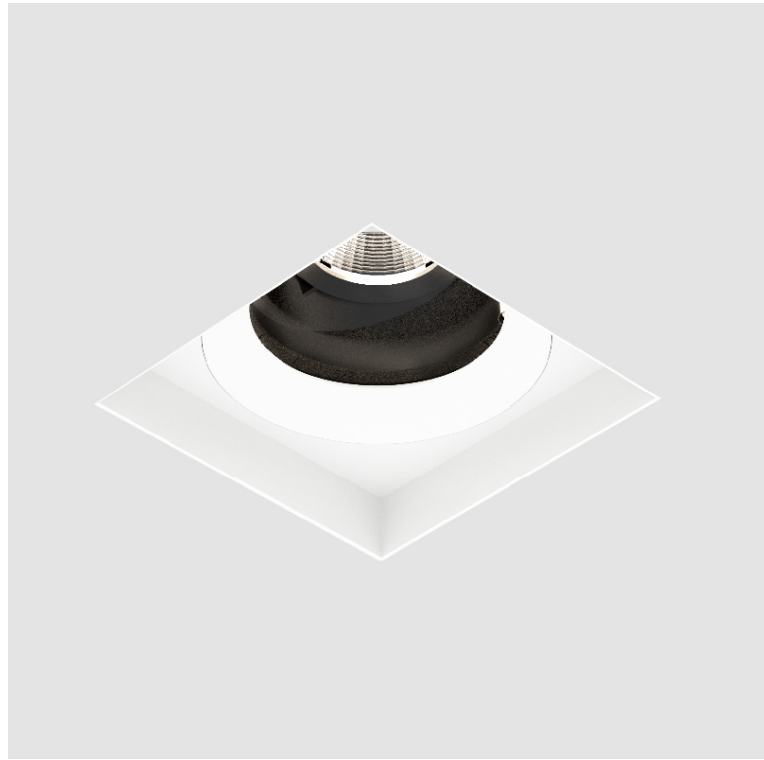

ELECTRICAL

Lamp Type: LED (Zhaga Standard)
Input Wattage (W): 13.2 (2700K) / 16.5
Total Output Wattage (W): 12 (2700K) / 15
Dimming: Tri-Mode (Non-Dimming and Phase Dimming (120Vac only) and 0-10V Dimming)
Driver Included: No
Driver Location: Recessed Housing
Driver Type: Constant Current - Universal
Driver Class: Class 2
Housing: See components
Input Voltage (V): 120 - 277
Constant Current (MA): 350

LED

Number of LEDs: 1
Color Temperature (°K): 2700 / 3000 / 3500 / 4000
Max. Delivered Lumen (lm): 850 / 950 / 1019 / 1040
Nominal Lumen (lm): 960 / 1070 / 1156 / 1180
CRI: >90 CRI
Efficiency (%): 88.5
Lamp Life (hrs): 50000
Upon Request: RGB-W Tunable White Special Color Temperature Special LED

OPTICAL

Reflector: 10
Adjustability: Rotational 355°; Tilt 30°
Upon Request: Special Beam Angles

RATINGS AND CERTIFICATIONS

Zaneen Lighting Inc. © 2024, T 1-800-388-3382, F 416-247-9319, www.zaneen.com

Available for international specifications by adding "INT" at the end of the existing Model #. For assistance on 'custom' specifications, contact zteam@zaneen.com. In a constant effort to supply the best product, we reserve the right to change specifications or materials without notice. The most recent specification sheets are found at zaneen.com
IP rating: IP20